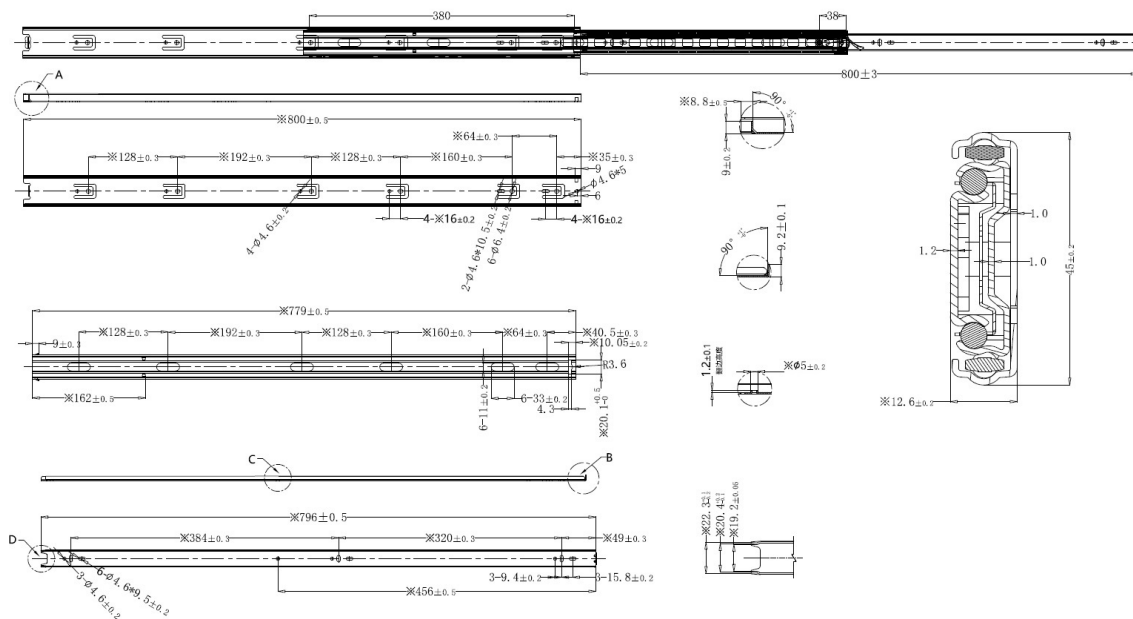

PRODUCT SHEET

Description:

Drawer Slide NJ4500, 800mm Full Extension, Zinc Plated, Load Capacity 35kg.

Item number:

16.13.290-0

Units	Box	Carton	HS Code	Barcode
Pair			8302420090	
				5704866515504

SISO A/S